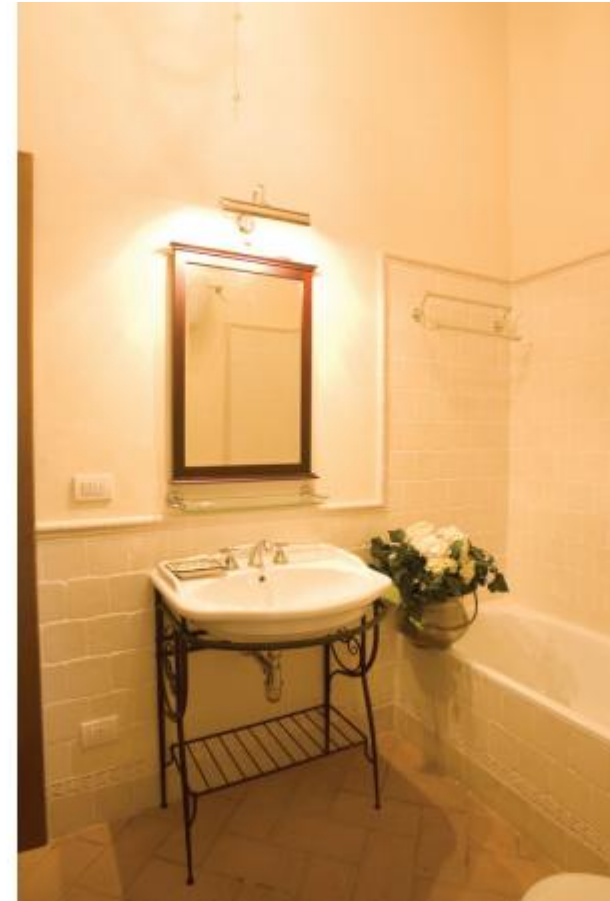

Interior & Grounds

Main Farmhouse

Ground Floor

- Small Sitting room with wood burning fire
- Large living area with satellite TV, fireplace and outdoor access
- small sitting room with fireplace and outdoor access
- Dining room
- Kitchen
- 1 double bedroom
- 1 twin bedroom
- 2 bathrooms with showers

First Floor

- Storage area with outdoor access
- 3 double bedrooms each with en suite bathroom and shower.
- 2 twin bedrooms both with en suite bathroom and shower.
- 1 single bedroom with en suite bathroom and shower.
- Cots are available for babies.
- Wi-fi access available.

Cottage

Basement

- Living room

Ground Floor

- Living room with satellite TV
- Kitchen/diner
- 1 split level double room with mezzanine level bathroom
- 1 twin bedroom with ensuite bathroom and shower
- 1 bathroom with bath.

Outside Grounds

- Large un-heated gated swimming pool with stunning views
- Parking available.
- Barbecue